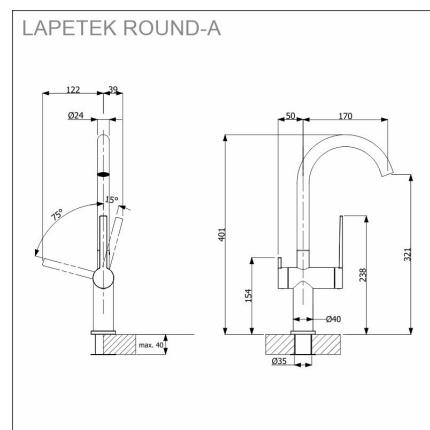

LAPETEK ROUND-A anthracite dishwasher valve

Product code 21209A

Product description

The modern design of the LAPETEK ROUND-A faucet series is reflected in every detail, and the faucets blend elegantly into both modern and more traditional kitchens. In addition to harmonious design, practicality has also been taken into account at all stages of the design. The soft-moving high operating lever is not only modern-looking but also very easy to use, and the high spout of the faucet allows even large pots and pans to be easily washed under the faucet.

The modern round faucet gives a touch of luxury to any kitchen. The Silgranit anthracite (black)...

Technical information

- Dish washer valve: Yes
- Tap color: Silgranit anthracite (black)
- Spout limiter: 60 - 270 degrees
- Type approval: FI
- Sound level: Class 1