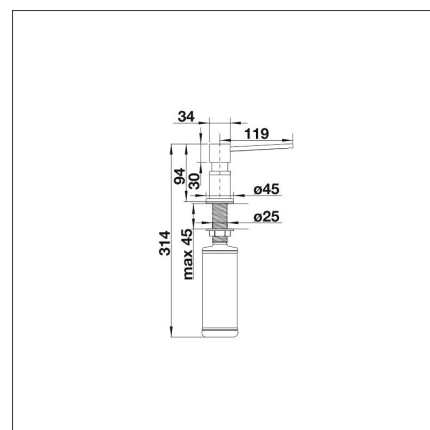

BLANCO LATO

Chrome / Tartufo Detergent dispenser

Product code 211348

Product description

Technical information

Delivery content

- BLANCO detergent dispenser

Downloads