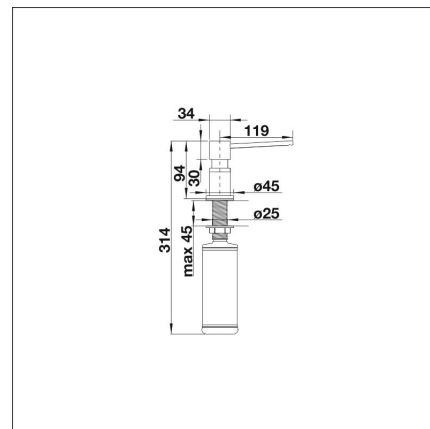

BLANCO LATO

Chrome / Soft White Detergent dispenser

Product code 211343**Product description****Technical information**

- Tap color: Silgranit soft white

**Delivery content**

- BLANCO soap dispenser

**Downloads**