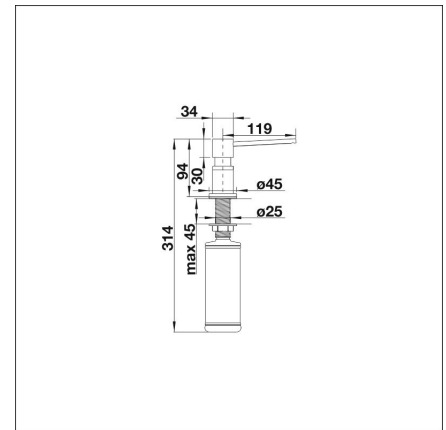

BLANCO LATO

Chrome / Coffee Detergent dispenser

Product code 211340

Product description

Technical information

Delivery content

- BLANCO detergent dispenser

Downloads