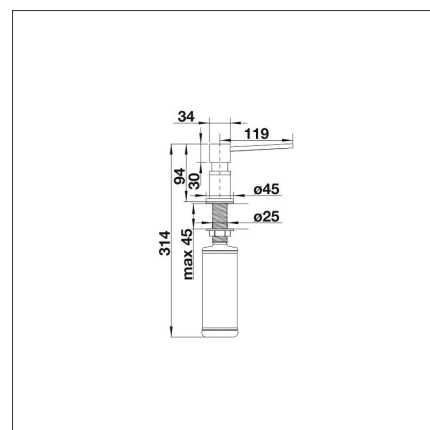

BLANCO LATO

Chrome / Alumetallic Detergent dispenser

Product code 211336

Product description

Technical information

Delivery content

- BLANCO detergent dispenser

Downloads