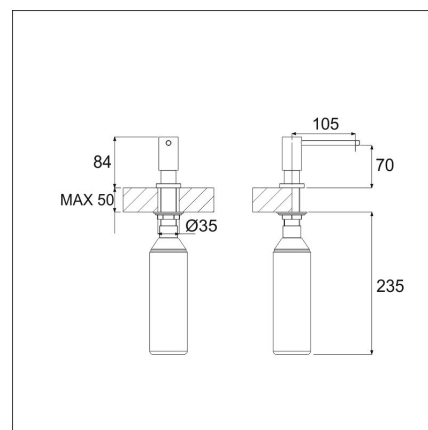

LAPETEK VENTO

chrome Detergent dispenser

Product code 21131

Product description

Technical information

- Tap color: Chromed

Delivery content

- BLANCO soap dispenser