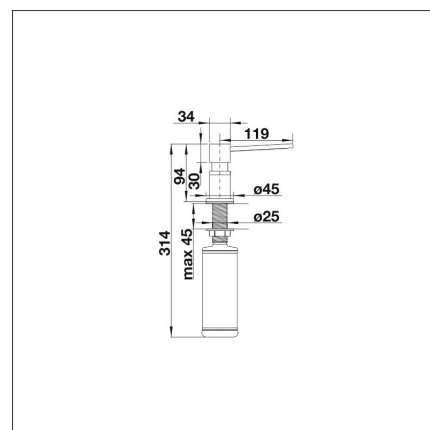

BLANCO LATO

matt black Detergent dispenser

Product code 211091

Product description

The black sink is complemented by black accessories and details. Fixed detergent dispensers are an efficient and easy-to-use aid for working in the sink. The one-handed detergent dispenser makes everyday kitchen chores easier without taking up space on the edge of the sink.

Technical information

Delivery content

- BLANCO detergent dispenser

Downloads

- Huolto- ja hoito-ohje

Recommended accessories