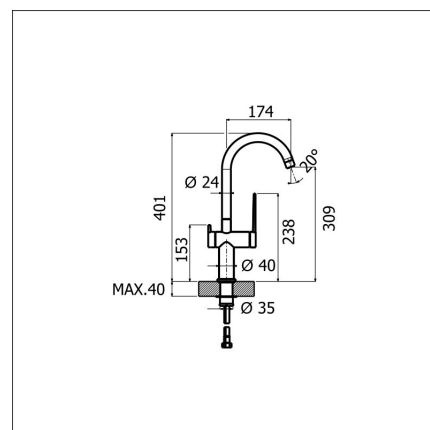

## LAPETEK LINO 10-A

chrome Dishwasher valve

Product code 210231A

### Technical information

- Dish washer valve: Yes
- Tap color: Chromed
- Spout limiter: 120 degrees
- Type approval: FI
- Sound level: Class 1