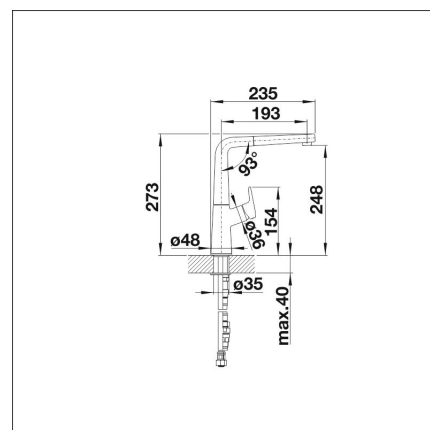

BLANCO AVONA-S

rock grey Pull-out spray

Product code 210011S

Product description

Technical information

- Dish washer valve: No
- Tap hole: 35 mm
- Spout limiter: 190 degrees

Delivery content

- BLANCO Avona-S faucet