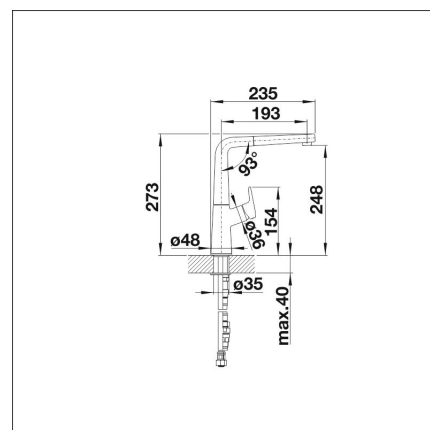

BLANCO AVONA-S

coffee Pull-out spray

Product code 210004S

Product description

Technical information

- Dish washer valve: No
- Tap hole: 35 mm
- Spout limiter: 190 degrees

Delivery content

- BLANCO Avona-S faucet