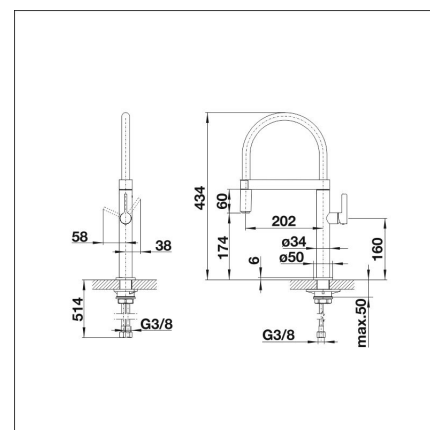

BLANCO CULINA-S MINI

chrome Pull-out spray

Product code 202931S

Product description

Technical information

- Tap color: Chromed
- Tap hole: 35 mm
- Spout limiter: unlimited
- Sound level: Class 1

Delivery content

- BLANCO Culina-S faucet

Downloads

- Hanan asennus- ja käyttöohje
- Huolto- ja hoito-ohje

Recommended accessories

Stabilisation plate 75

[Read more >>](#)