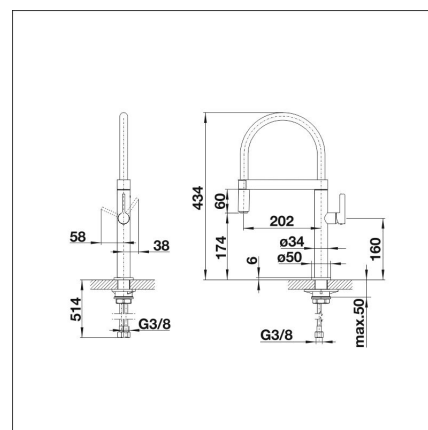

BLANCO CULINA-S MINI

s/s finish Pull-out spray

Product code 202930S**Product description**

THE AESTHETIC CULINA-S Mini

The tap brings an exciting design. Culina-S Mini differ from other similar taps because its height is only 42 cm. The low height combines a professional style and practicality for all kitchens.

The flexible supply pipe can be moved freely and it can be locked on its place with a magnetic holder.

Technical information

- Tap color: Stainless steel
- Tap hole: 35 mm
- Spout limiter: unlimited

**Delivery content**