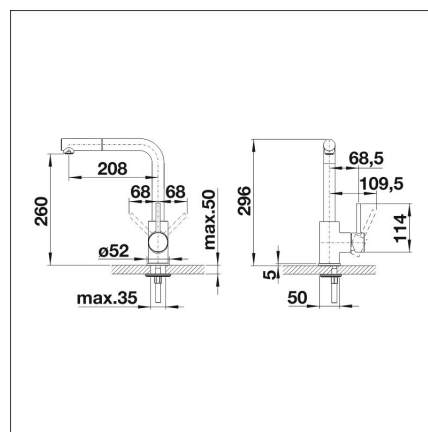

BLANCO MILA-S

chrome Pull-out spray

Product code 202531S

Product description

BLANCO MILA is timelessly elegantly designed. The narrow profile and clean design define the faucet's straightforward design, giving it a completely modern look. The faucet made of durable materials emphasizes the high-quality look of the kitchen. The faucet's tone and classic design fit seamlessly into the style of any kitchen.

Technical information

- Tap color: Chromed
- Tap hole: 35 mm
- Spout limiter: unlimited
- Type approval: DIN DVGW, LGA
- Sound level: Class 1

Delivery content

- BLANCO Mila-S faucet

Downloads

- Huolto- ja hoito-ohje
- Tap assembling instruction