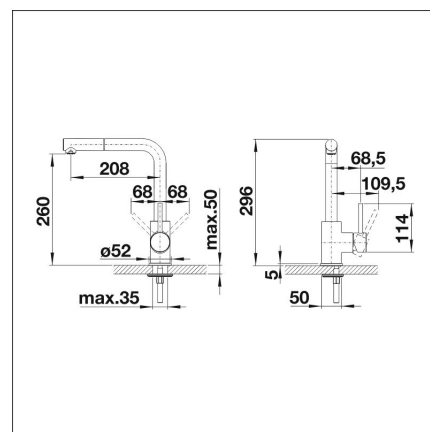

BLANCO MILA-S

chrome Pull-out spray

Product code 202531S

Product description

BLANCO MILA is timelessly elegantly designed. The narrow profile and clean design define the faucet's straightforward design, giving it a completely modern look. The faucet made of durable materials emphasizes the high-quality look of the kitchen. The faucet's tone and classic design fit seamlessly into the style of any kitchen.

Technical information

- Tap color: Chromed
- Tap hole: 35 mm
- Spout limiter: unlimited
- Type approval: DIN DVGW, LGA
- Sound level: Class 1

Delivery content

- BLANCO Mila-S faucet

Downloads

- Hanan asennus- ja käyttöohje
- Service manual