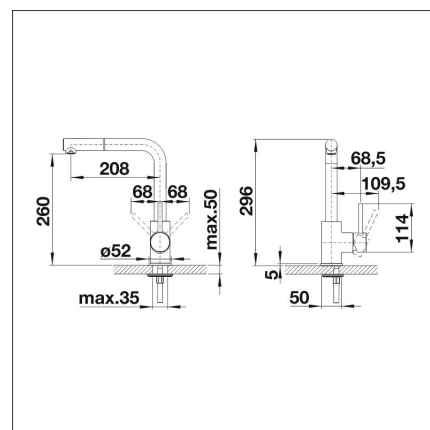

BLANCO MILA-S

chrome Pull-out spray

Product code 202531S

Product description

BLANCO MILA is timelessly elegantly designed. The narrow profile and clean design define the faucet's straightforward design, giving it a completely modern look. The faucet made of durable materials emphasizes the high-quality look of the kitchen. The faucet's tone and classic design fit seamlessly into the style of any kitchen.

Technical information

- Tap color: Chromed
- Tap hole: 35 mm
- Spout limiter: unlimited
- Type approval: DIN DVGW, LGA
- Sound level: Class 1

Delivery content

- BLANCO Mila-S faucet

Downloads

- Hanan asennus- ja käyttöohje
- Huolto- ja hoito-ohje