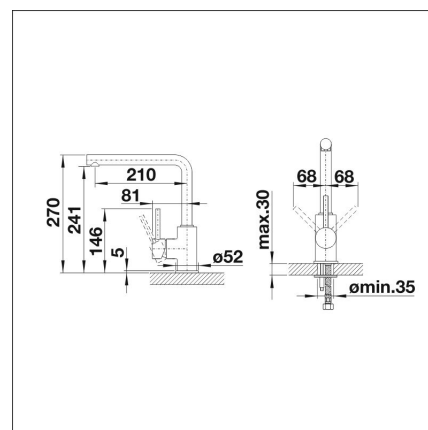

BLANCO MILA

chrome

Product code 202531**Product description**

BLANCO MILA is timelessly elegantly designed. The narrow profile and clean design define the faucet's straightforward design, giving it a completely modern look. The faucet made of durable materials emphasizes the high-quality look of the kitchen. The faucet's tone and classic design fit seamlessly into the style of any kitchen.

**Technical information**

- Tap color: Chromed
- Tap hole: 35 mm
- Spout limiter: unlimited
- Type approval: DIN DVGW, LGA
- Sound level: Class 1

**Delivery content**

- BLANCO Mila faucet

**Downloads**

- Hanan asennus- ja käyttöohje
- Huolto- ja hoito-ohje