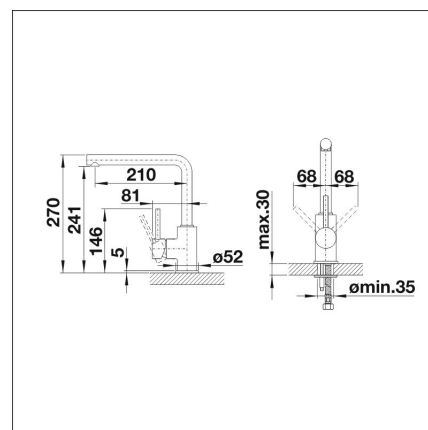

**BLANCO MILA**

chrome

**Product code 202531****Product description**

BLANCO MILA is timelessly elegantly designed. The narrow profile and clean design define the faucet's straightforward design, giving it a completely modern look. The faucet made of durable materials emphasizes the high-quality look of the kitchen. The faucet's tone and classic design fit seamlessly into the style of any kitchen.

**Technical information**

- Tap color: Chromed
- Tap hole: 35 mm
- Spout limiter: unlimited
- Type approval: DIN DVGW, LGA
- Sound level: Class 1

**Delivery content**

- BLANCO Mila faucet

**Downloads**

- Huolto- ja hoito-ohje
- Tap assembling instruction