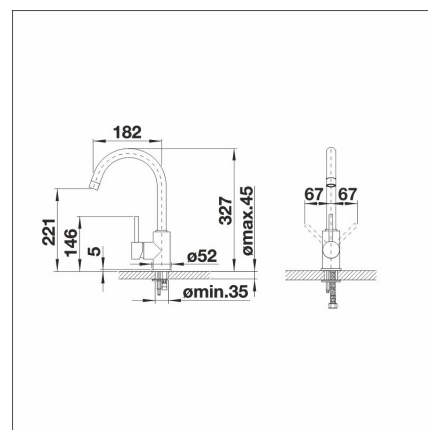

BLANCO MILI

matt black

Product code 202499

Product description

BLANCO MILI is an eye-catcher in your kitchen. The faucet has a very personal and timeless design with a J-shaped spout. Its narrow design fits discreetly into the style of your kitchen. The features of BLANCO MILI make it easier to work efficiently and smoothly in your kitchen. The faucet's 360-degree turning radius makes it easier to fill large pots and vases.

Technical information

- Tap color: Matte black
- Tap hole: 35 mm
- Spout limiter: unlimited
- Type approval: DIN DVGW, LGA
- Sound level: Class 1

Delivery content

- BLANCO Mili faucet

Downloads

- Huolto- ja hoito-ohje
- Tap assembling instruction