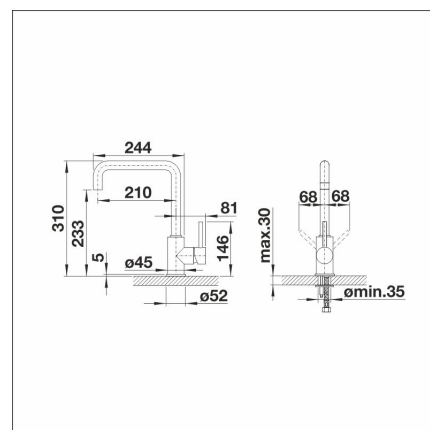

BLANCO MILI

alumetallic/chrome

Product code 202436

Product description

BLANCO MILI is an eye-catcher in your kitchen. The faucet has a very personal and timeless design with a J-shaped spout. Its narrow design fits discreetly into the style of your kitchen. The features of BLANCO MILI make it easier to work efficiently and smoothly in your kitchen. The faucet's 360-degree turning radius makes it easier to fill large pots and vases.

Technical information

- Tap color: Silgranit alumetallic
- Tap hole: 35 mm
- Spout limiter: unlimited
- Type approval: DIN DVGW, LGA
- Sound level: Class 1

Delivery content

- BLANCO Mili faucet

Downloads

- Hanan asennus- ja käyttöohje
- Huolto- ja hoito-ohje