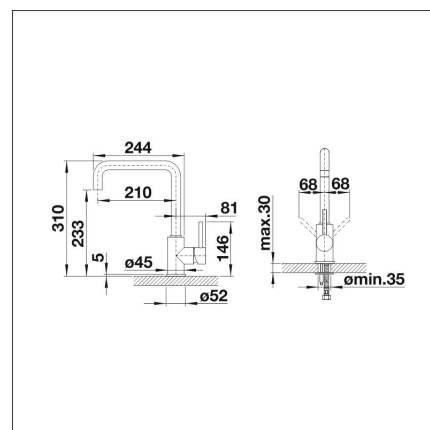

BLANCO MILI

chrome

Product code 202431

Product description

BLANCO MILI is an eye-catcher in your kitchen. The faucet has a very personal and timeless design with a J-shaped spout. Its narrow design fits discreetly into the style of your kitchen. The features of BLANCO MILI make it easier to work efficiently and smoothly in your kitchen. The faucet's 360-degree turning radius makes it easier to fill large pots and vases.

Technical information

- Tap color: Chromed
- Tap hole: 35 mm
- Spout limiter: unlimited
- Type approval: DIN DVGW, LGA
- Sound level: Class 1

Delivery content

- BLANCO Mili faucet

Downloads

- Huolto- ja hoito-ohje
- Tap assembling instruction