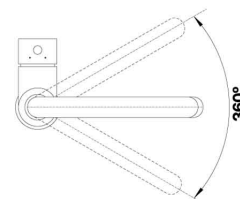

BLANCO MIDA

chrome

Product code 201031**Product description**

The elegantly designed BLANCO MIDA is perfect for compact pools. The high, slightly curved spout rises from the straight and narrow body, making it easier to fill large pots and vases.

**Technical information**

- Tap color: Chromed
- Tap hole: 35 mm
- Spout limiter: unlimited
- Type approval: DIN DVGW, LGA

**Delivery content**

- BLANCO Mida faucet

**Downloads**

- Huolto- ja hoito-ohje
- Tap assembling instruction