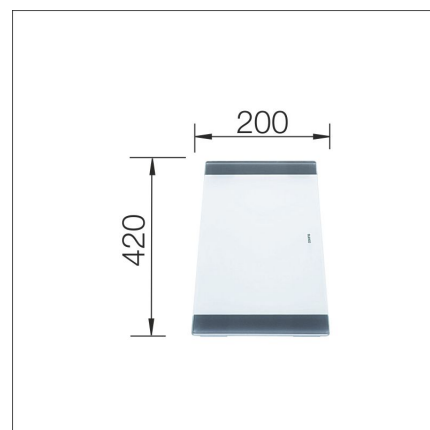

Technical information

- BlancoClaron

- BlancoFlow

Delivery content

- cutting board

Downloads

Recommended accessories