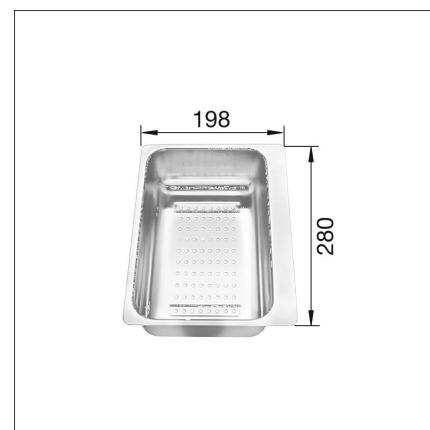

COLANDER

(Metra 6S Metra 6S Compact) stainless steel

Product code 1654E

Product description

Technical information

Delivery content

- stainless steel colander

Downloads