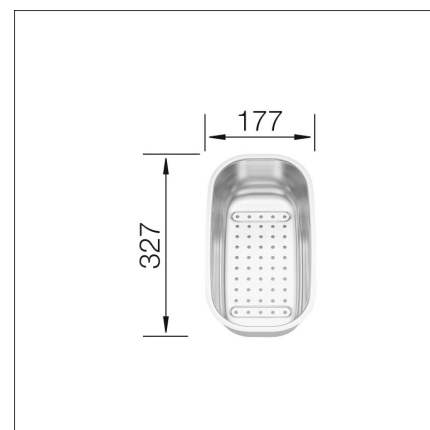

## COLANDER

(Lantos 6 Multi Twen) stainless steel

**Product code 1639E**

**Product description**

**Technical information**

**Delivery content**

- stainless steel colander

**Downloads**