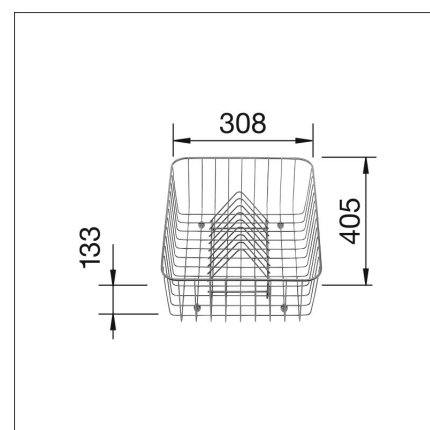

CROCKERY BASKET

(general model) stainless steel

Product code 1625E

Product description

Technical information

Delivery content

- crockery basket

Downloads