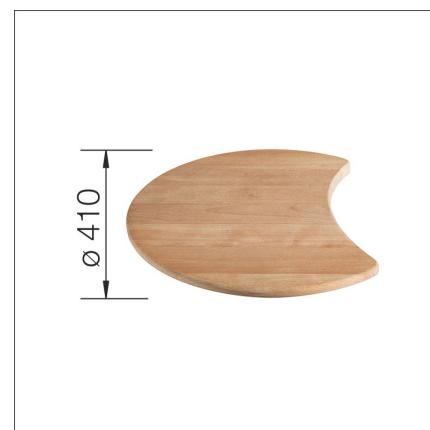

CUTTING BOARD

(RondoSol RondoVal) beech

Product code 1618

Product description

Dimensions: $\varnothing = 410$ mm

Suits for BLANCO sinks:

- BlancoRondoSol / -IF

Technical information

- BlancoRondoVal / RondoVal 45

Delivery content

- cutting board

Downloads

Recommended accessories