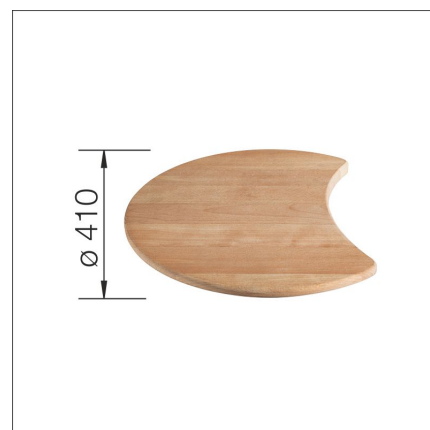

CUTTING BOARD

(RondoSol RondoVal) beech

Product code 1618

Product description

Dimensions: $\varnothing = 410$ mm

Suits for BLANCO sinks:

- BlancoRondoSol / -IF

Technical information

- BlancoRondoVal / RondoVal 45

Delivery content

- cutting board

Downloads

Recommended accessories