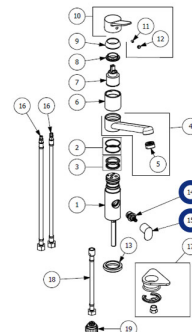

Product code 160131

Product description

Technical information

Delivery content

Downloads

Recommended accessories