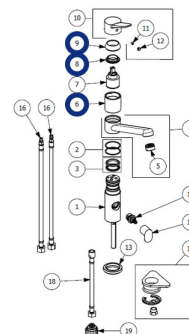

Product code 160109

Product description

Technical information

Delivery content

Downloads

- Assembling instructions
- Material information
- Cutout dimensions

Recommended accessories