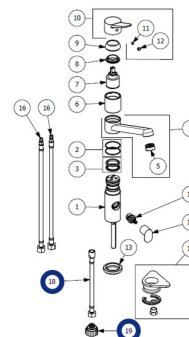

Product code 160100

Product description

Technical information

Delivery content

Downloads

Recommended accessories