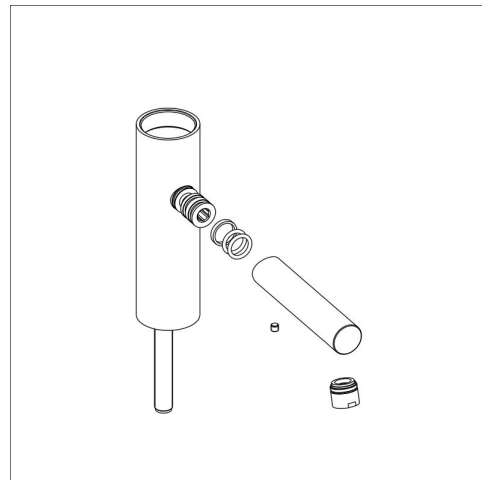

BODY

Lava matt black

Product code 1600345199

Product description

Technical information

Delivery content

Downloads

Recommended accessories