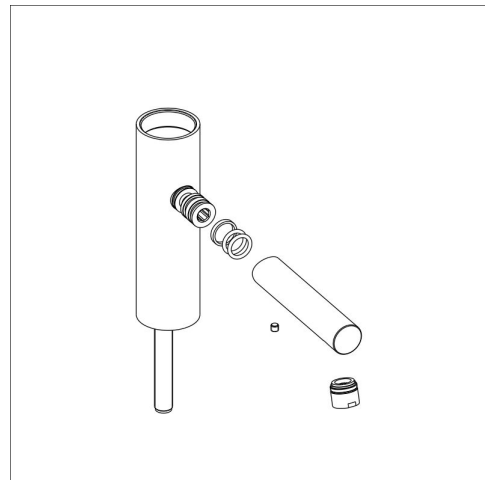

## BODY

Lava kulta

Product code 1600345135

Product description

Technical information

Delivery content

Downloads

Recommended accessories