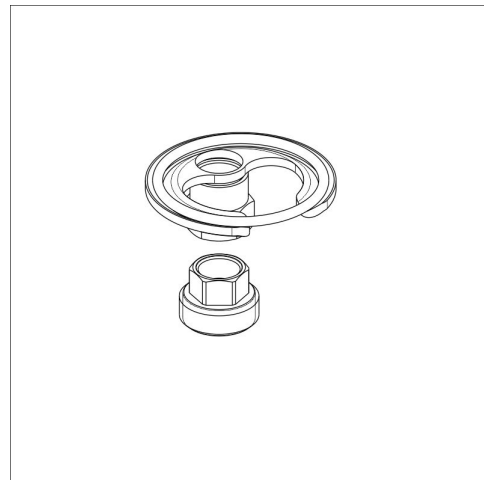

REPLACEMENT FIXING KIT (Letos Lava)

Product code 16003302

Product description

Technical information

Delivery content

Downloads

Recommended accessories