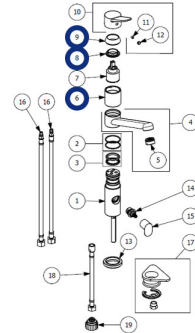

Product code 160031

Product description

Technical information

Delivery content

Downloads

Recommended accessories