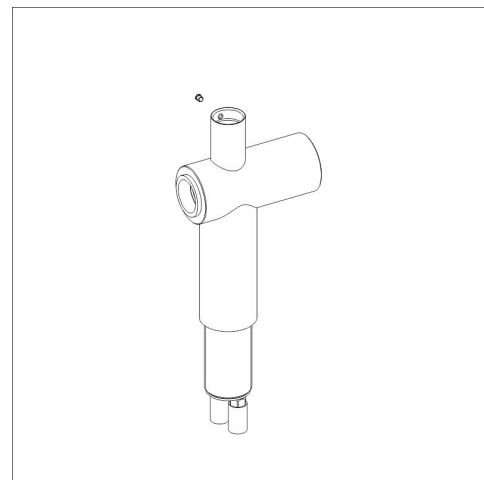

BODY

(Lino-A Round) Matt black

Product code 1600224199

Product description

Technical information

Delivery content

Downloads

Recommended accessories