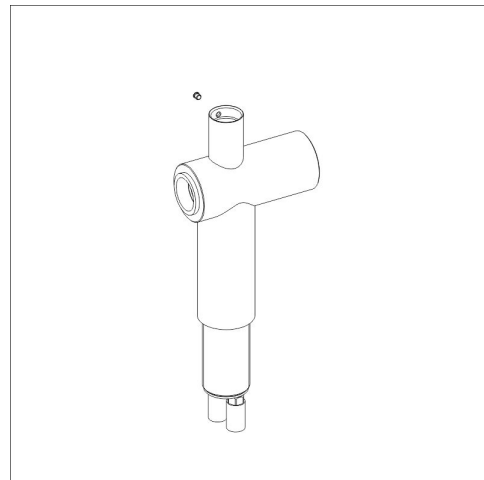

BODY

Lino-A Gunmetal

Product code 1600224150

Product description

Body for Lino-A faucet

Technical information

Delivery content

Downloads