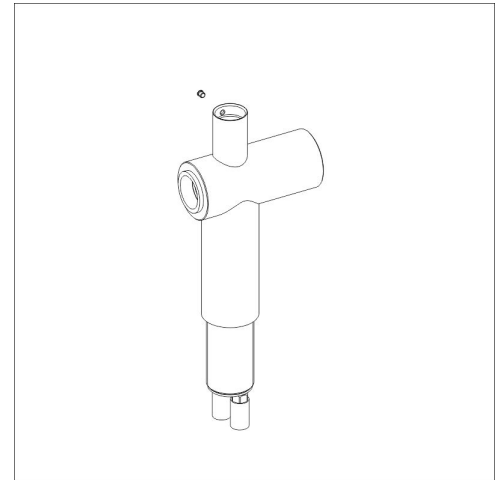

BODY

Lino-A Gold/brass

Product code 1600224135

Product description

Technical information

Delivery content

Downloads

Recommended accessories