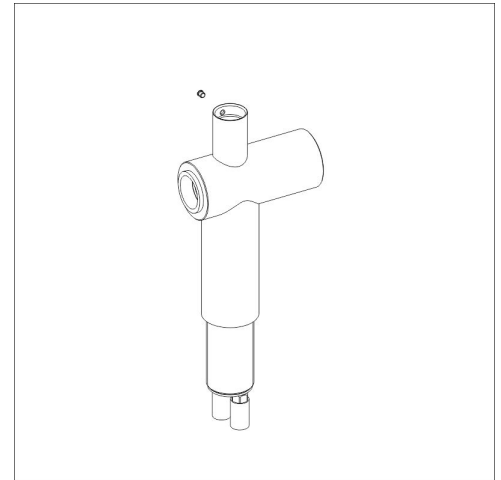

Product code 1600224131

Product description

Technical information

Delivery content

Downloads

Recommended accessories