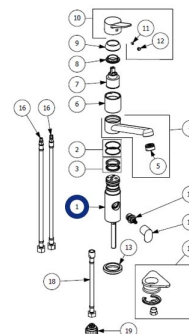

LAPETEK LINA 10

Product code 1600221031

Product description

Technical information

Delivery content

Downloads

Recommended accessories