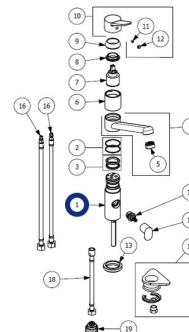

LAPETEK LINA 20

Product code 1600221009

Product description

Technical information

Delivery content

Downloads

Recommended accessories