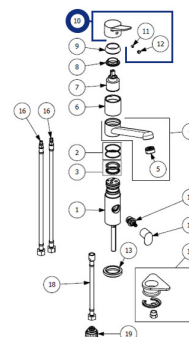

## LAPETEK LINA 10

Product code 1600220131

Product description

Technical information

Delivery content

Downloads

Recommended accessories