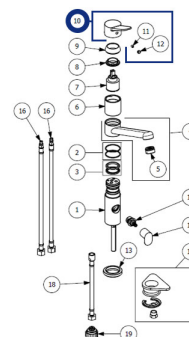

LAPETEK LINA 10

Product code 1600220131

Product description

Technical information

Delivery content

Downloads

Recommended accessories