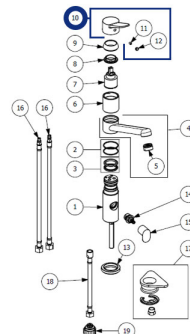

LAPETEK LINA 20

Product code 1600220109

Product description

Technical information

Delivery content

Downloads

Recommended accessories