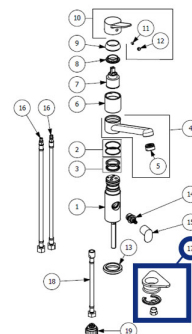

LAPETEK LINA

Product code 16002126

Product description

Technical information

Delivery content

Downloads

Recommended accessories