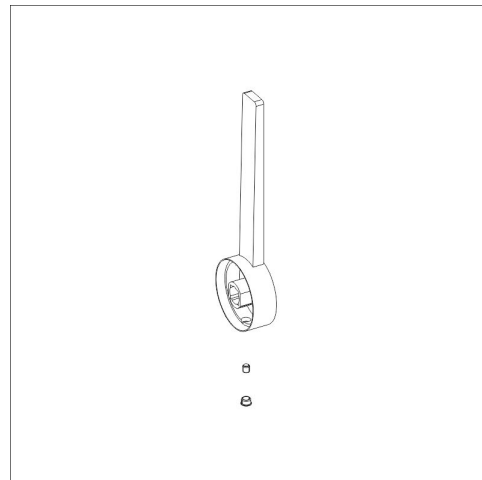

REPLACEMENT LEVER

Lino-SA satin gold

Product code 1600200958

Product description

Technical information

Delivery content

Downloads

Recommended accessories