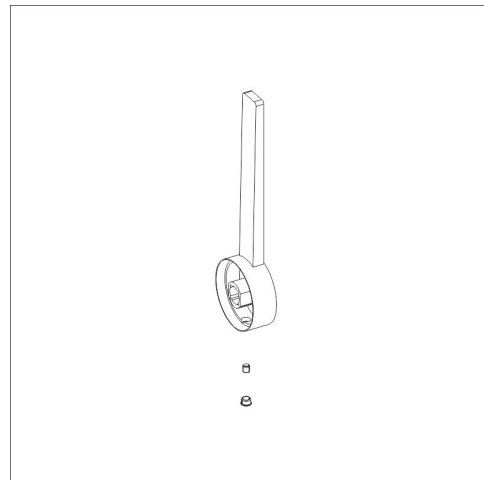

REPLACEMENT LEVER

Lino-SA satin gold

Product code 1600200958

Product description

Technical information

Delivery content

Downloads

Recommended accessories