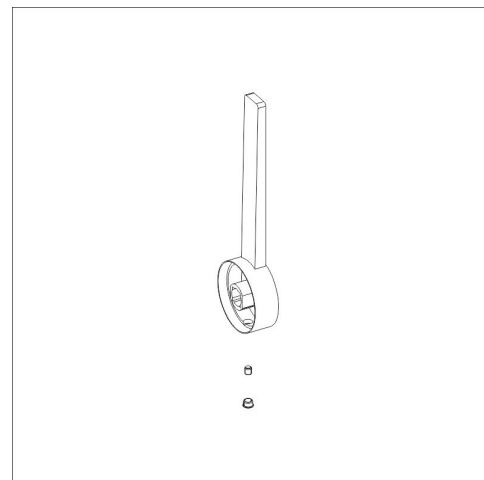

LEVER

(Lino-A Level-A Round-A) chrome

Product code 1600200931

Product description

Technical information

Delivery content

Downloads

Recommended accessories