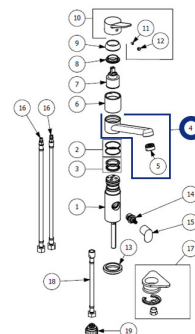

## LAPETEK LINA 10

Product code 1600161131

Product description

Technical information

Delivery content

Downloads

Recommended accessories