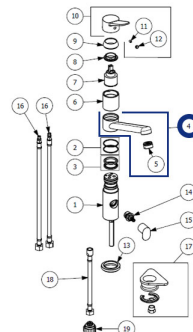

## LAPETEK LINA 10

Product code 1600161131

Product description

Technical information

Delivery content

Downloads

Recommended accessories