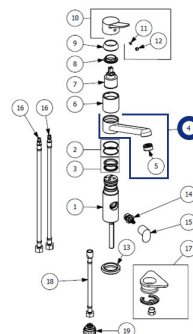

LAPETEK LINA 20

Product code 1600161109

Product description

Technical information

Delivery content

Downloads

Recommended accessories