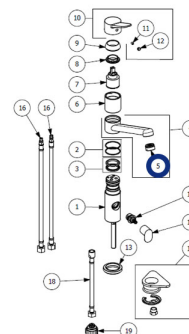

## LAPETEK LINA

Product code 1600013031

Product description

Technical information

Delivery content

Downloads

Recommended accessories