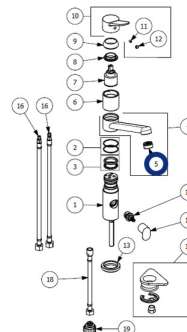

LAPETEK LINA

Product code 1600013031

Product description

Technical information

Delivery content

Downloads

Recommended accessories