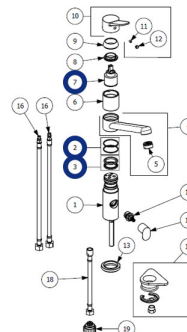

Product code 160000

Product description

Technical information

Delivery content

Downloads

Recommended accessories