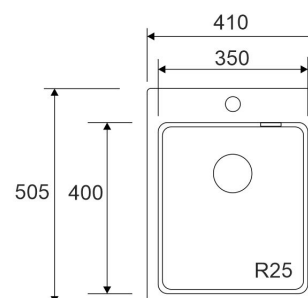

#### Product description

A very cost-effective and high-quality pool for a 45 cm sink for 45 cm sink cabinet (can also be installed in a 40 cm sink cabinet). Thanks to the 1.2 mm thick steel, the IFA model's faucet lip is clean, flat and very sturdy without extra edges between the sink and the countertop part.

The sink is both modern and stylish and particularly spacious due to the small rounding of the corners (R25) and the large sink depth (200mm). The covered overflow completes the look, and in addition, Lavin is easy to install due to its dimensions.

#### Technical information

- Sink cabin min. length: 40 cm, 45 cm
- Sink installation method: Inset
- Waste: 3,5" basket strainer no pop-up
- Depth of main sink: 200 mm