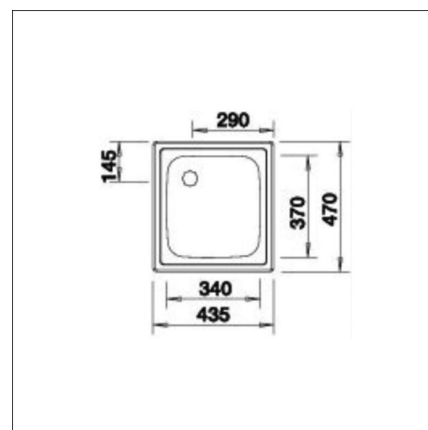

BLANCO TOP EE 4 X 4

Stainless steel 18/10

Product code 1511

Product description

A high-quality and carefully finished sink model. The clean-lined design is suitable for many environments. The compact size of the sink is also suitable for kitchens, housekeeping or work spaces. The material is stylish, hygienic and easy-care stainless steel.

Technical information

- Sink cabin min. length: 45 cm
- Allasmateriaali: ruostumaton teräs
- Sink installation method: Over mounted
- Waste: Rubber stopper, without remote control
- Depth of main sink: 150 mm

Delivery content

- BLANCO stainless steel sink
- bottom valve system
- domestic Prevox Smartloc water trap

Downloads

- Assembling instruction
- Prevox Smartloc instructions
- Service manual
- Material information
- Cutout dimensions
- Vaatimustenmukaisuusvakuutus

Recommended accessories

Cutting board
[Read more >>](#)

Crockery basket
[Read more >>](#)

Foldable Grid
[Read more >>](#)

draining board
[Read more >>](#)