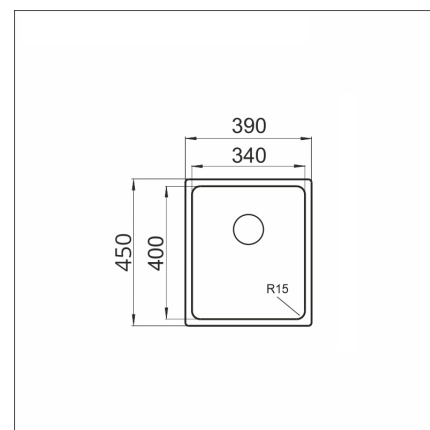

LAPETEK LUNA-X 340-IFN/U

PVD copper

Product code 1451IFNU

Product description

A particularly high-quality, incredibly spacious sink for the kitchen and utility room. Made of stronger material than usual, which makes the sink more sturdy than usual. Thanks to the 1.2 mm thick steel, the sink basin is very sturdy in all its parts. The minimalist design together with the rounded corners make the Luna-X sink easy to keep clean. Can be installed on the surface from above or below.

Technical information

- Sink cabin minimum length: 40 cm
- Material: PVD - stainless steel
- Sink installation method: Bottom mounted
- Sink color: copper
- Waste: 3,5" basket strainer no pop-up
- Depth of main sink: 190 mm