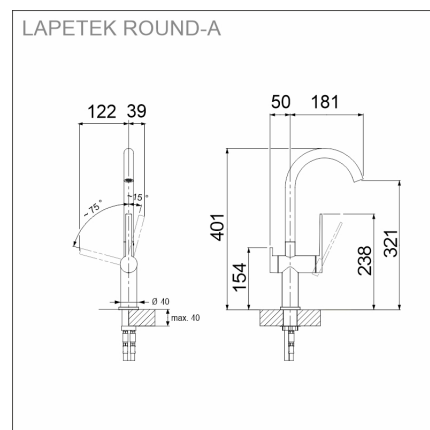

LAPETEK LUNA-X 500-IFA + LAPETEK ROUND-A + C.BOARD Stainless steel + chrome

Product code 1442K2

Product description

Complete basin+faucet+cutting board set, which is a stylish, functional and safe whole for your kitchen at a package price. LAPETEK LUNA-X is a space wonder for a small kitchen or utility room. The small rounding of the corners of the pool (R15 mm) and the deep pool (190 mm) create both a modern look and a spacious and practical pool. Together with the Lapetek faucet, the products form a multi-purpose and space-optimal whole. The set's faucet has a stylish dishwasher connection and Finnish type approval.

Technical information

- Sink cabin min. length: 60 cm
- Waste: 3,5" basket strainer no pop-up
- Depth of main sink: 190 mm

Delivery content

- LAPETEK rst sink
- bottom valve system
- domestic Prevox Smartloc water trap
- Round-A-faucet, chrome
- chopping board