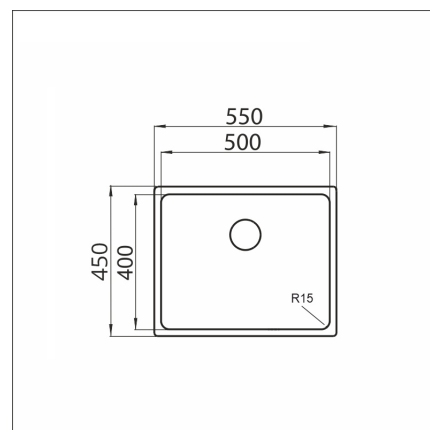

LAPETEK LUNA-X 500-IFN/U

Stainless steel 18/10

Product code 1442IFNU

Product description

A particularly high-quality, incredibly spacious sink for the kitchen and utility room. Made of stronger material than usual, which makes the sink more sturdy than usual. Thanks to the 1.2 mm thick steel, the rest basin is very sturdy in all its parts. The minimalist design together with the rounded corners make the Luna-X sink easy to keep clean. Can be installed on the surface from above or below.

Technical information

- Sink cabin minimum length: 60 cm
- Sink installation method: Bottom mounted
- Waste: 3,5" basket strainer no pop-up
- Depth of main sink: 190 mm

Delivery content

- LAPETEK LUNA-X -sink
- brackets for surface mounting
- brackets for under mounting
- bottom valve system
- domestic Prevox Smartloc water trap